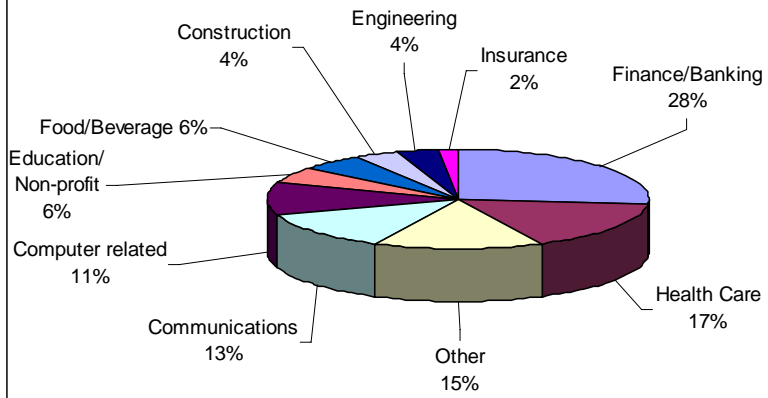

USF Traditional MBA Program 2007/2008 Graduating Class Employment Information

Total Class Size	166
Job Seeking	40%
Gender	60% male; 40% female
Ethnicity	57% Caucasian 13% Asian 13% Other 10% Hispanic 6% African American 11% Other
Classification	53% Full-time 43% Part-time
Average Work Experience	4 years

Employment Information

Industries of New Positions

Geographic Region of New Positions