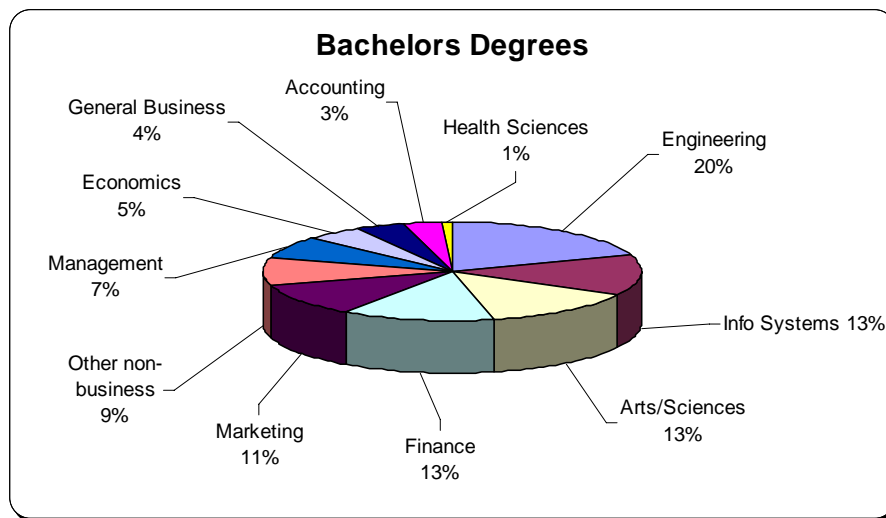

USF Traditional MBA Program 2007/2008 Graduating Class Employment Information

Total Class Size	166
Job Seeking	40%
Gender	60% male; 40% female
Ethnicity	57% Caucasian 13% Asian 13% Other 10% Hispanic 6% African American 11% Other
Classification	53% Full-time 43% Part-time
Average Work Experience	4 years

Employment Information

Industries of New Positions

Geographic Region of New Positions