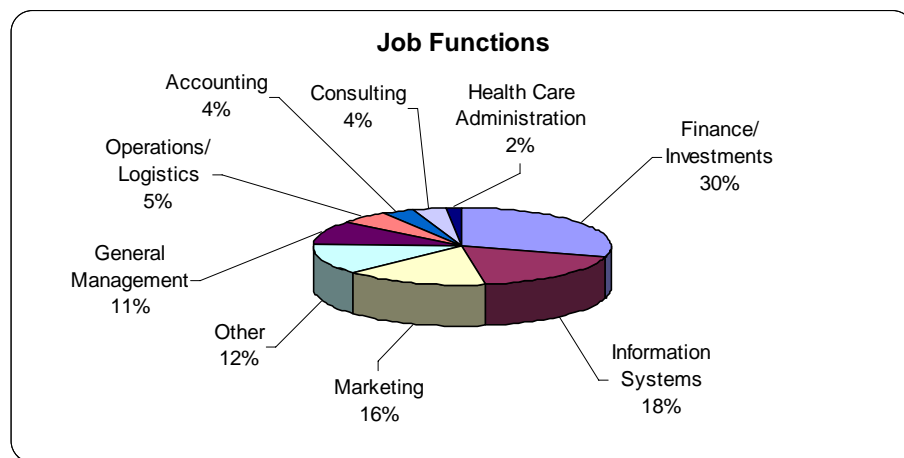

USF Traditional MBA Program 2007/2008 Graduating Class Employment Information

Total Class Size	166
Job Seeking	40%
Gender	60% male; 40% female
Ethnicity	57% Caucasian 13% Asian 13% Other 10% Hispanic 6% African American 11% Other
Classification	53% Full-time 43% Part-time
Average Work Experience	4 years

Employment Information

Industries of New Positions

Geographic Region of New Positions